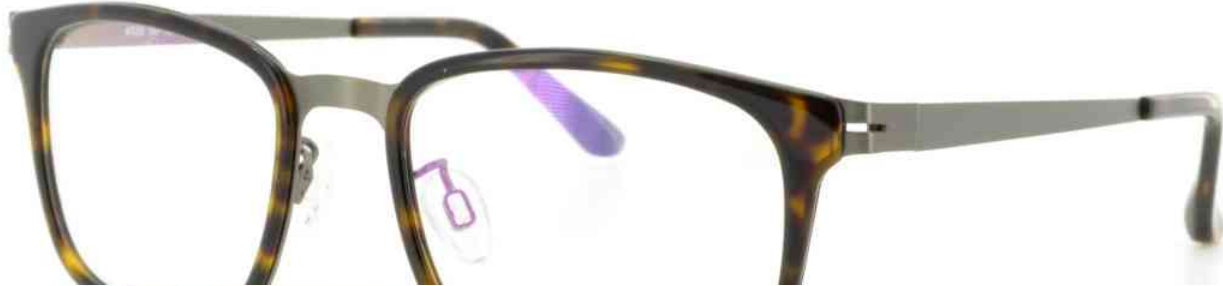

## Mens

□  
**8002**  
Color: blue-grey  
Frame Type: New Materials

**8003**  
Color: brown  
Frame Type: New Materials

**8002****6008**  
Color: black-red  
Frame Type: New Materials  
Color: blue  
Frame Type: Titanium

□

**6007**Color: gun-silver  
Frame Type: Titanium

□

**6007**Color: gold-brown  
Frame Type: Titanium

□

**6007**Color: blue-silver  
Frame Type: Titanium**6005**Color: gun  
Frame Type: Titanium Supra

□  
**4020**Color: black  
Frame Type: Acetate**4020**Color: brown  
Frame Type: Acetate□  
**4019**Color: havana  
Frame Type: Acetate□  
**4019**Color: brown  
Frame Type: Acetate

□

**4019**Color: black  
Frame Type: Acetate

□

**4018**Color: brown-horn-2  
Frame Type: Acetate

□

**4017**Color: blue-horn  
Frame Type: Acetate

□

**4015**Color: matt-havana  
Frame Type: Acetate**4016**Color: grey  
Frame Type: Acetate**4014**Color: red  
Frame Type: Acetate

□  
**4013**  
Color: black  
Frame Type: Acetate

□  
**4013**  
Color: blue  
Frame Type: Acetate

□  
**4012**  
Color: havana  
Frame Type: Acetate

□  
**4012**  
Color: clear-red

Frame Type: Acetate

**4010**