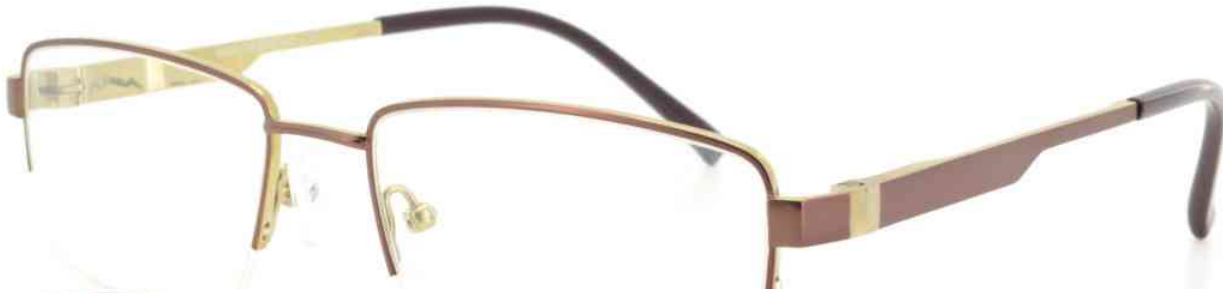

## Mens

□  
**8002**  
Color: blue-grey  
Frame Type: New Materials

**8003**  
Color: brown  
Frame Type: New Materials

**8002****6008**  
Color: black-red  
Frame Type: New Materials  
Color: blue  
Frame Type: Titanium

□

**6007**Color: gun-silver  
Frame Type: Titanium

□

**6007**Color: gold-brown  
Frame Type: Titanium

□

**6007**Color: blue-silver  
Frame Type: Titanium**6005**Color: gun  
Frame Type: Titanium Supra

□  
**4020**Color: black  
Frame Type: Acetate**4020**Color: brown  
Frame Type: Acetate□  
**4019**Color: havana  
Frame Type: Acetate□  
**4019**Color: brown  
Frame Type: Acetate

□

**4019**Color: black  
Frame Type: Acetate

□

**4018**Color: brown-horn-2  
Frame Type: Acetate

□

**4017**Color: blue-horn  
Frame Type: Acetate

□

**4015**Color: matt-havana  
Frame Type: Acetate**4016**Color: grey  
Frame Type: Acetate**4014**Color: red  
Frame Type: Acetate

□  
**4013**  
Color: black  
Frame Type: Acetate

□  
**4013**  
Color: blue  
Frame Type: Acetate

□  
**4012**  
Color: havana  
Frame Type: Acetate

□  
**4012**  
Color: clear-red

Frame Type: Acetate

**4010**